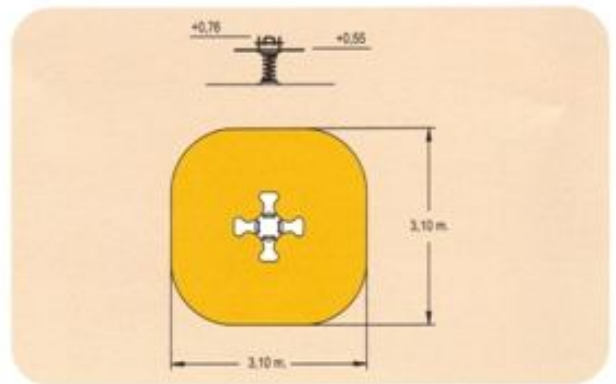

2 - Seater Rotary / Hélice à Ressort / Aspa

ASPA 4 PLAZAS JE-298.1

4 - Seater Rotary / Hélice à Ressort / Aspa

BALANCÍN POTTOKA JE-212.1 / PATO JE-212.2

Spring Seesaw Horse / Hélice 2 Ressort / Pottoka
Spring Seesaw Duck / Balançoire Canard 2 Ressorts / Balancé Pato