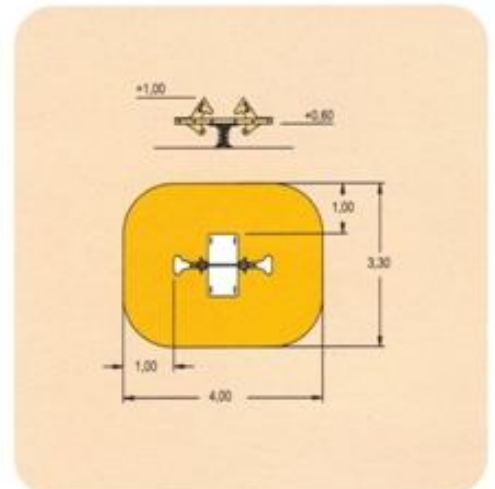

2 - Seater Rotary / Hélice à Ressort / Aspa

ASPA 4 PLAZAS JE-298.1

4 - Seater Rotary / Hélice à Ressort / Aspa

BALANCÍN POTTOKA JE-212.1 / PATO JE-212.2

Spring Seesaw Horse / Hélice 2 Ressort / Pottoka
Spring Seesaw Duck / Balançoire Canard 2 Ressorts / Balancé Pato