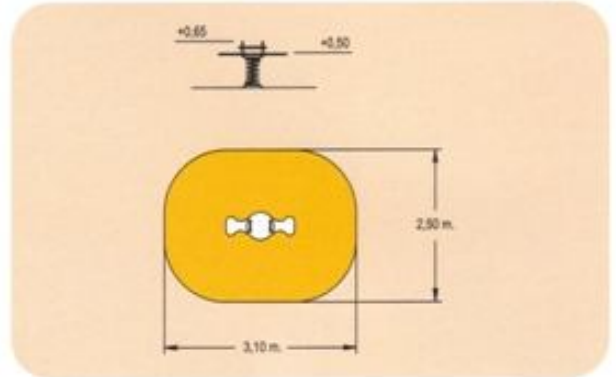

2 - Seater Rotary / Hélice à Ressort / Aspa

ASPA 4 PLAZAS JE-298.1

4 - Seater Rotary / Hélice à Ressort / Aspa

BALANCÍN POTTOKA JE-212.1 / PATO JE-212.2

Spring Seesaw Horse / Hélice 2 Ressort / Pottoka
Spring Seesaw Duck / Balançoire Canard 2 Ressorts / Balancé Pato