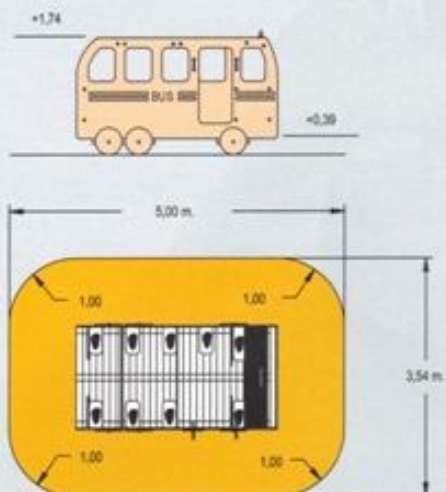

BUS GE-250

Bus / Bus / Autocarro

3-6